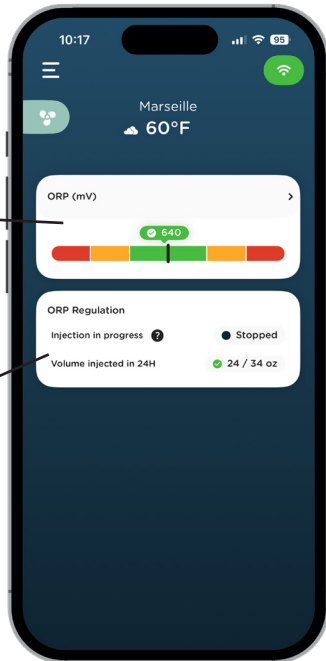

QUICK VISUALIZATION

The dosing pump lights up according to the measurement and alerts. At a glance, you have a clear view of your pool's ORP!!
Time-savings and ease of use guaranteed throughout the season

ENHANCED COMFORT & SAFETY

Oxexo VP integrates a regulation system designed to offer optimal user comfort and secure ORP monitoring. Thanks to real-time tracking and intuitive visual alerts, it ensures reliable, worry-free water-quality management.

GENERAL PRODUCT OVERVIEW

THE MOST EASILY INSTALLED REDOX CONTROLLER ON THE MARKET

PEACE OF MIND AT A GLANCE

The Oxexo VP dosing pump is equipped with an RGB LED that lights up according to different parameters. This patented process provides a quick overview in the technical room to check whether the pool's Orp level matches the desired value.

OXEO VP IN THE VIGIPOOL APP

Real-time ORP display and setpoint adjustment

Real-time status display and injection adjustment

Setpoint selection

ORP probe calibration (recommended at installation and at the start of the season)