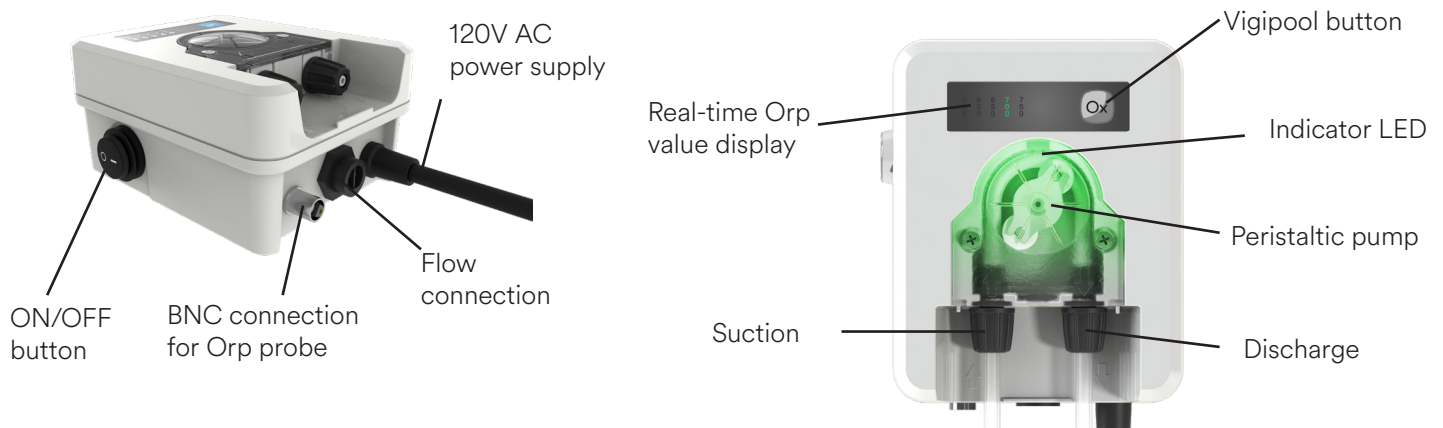

vigipool
by CCEI

OXEO VP

BRING YOUR ORP
REGULATION TO LIGHT

AUTOMATIC REGULATION

Oxexo VP adds an oxidant to the pool water as long as the redox potential is below the set limit value. Oxexo VP automatically adjusts the water's ORP. Choose the set value and Oxexo VP does the rest.

QUICK VISUALIZATION

The dosing pump lights up according to the measurement and alerts. At a glance, you have a clear view of your pool's ORP!!
Time-savings and ease of use guaranteed throughout the season

ENHANCED COMFORT & SAFETY

Oxexo VP integrates a regulation system designed to offer optimal user comfort and secure ORP monitoring. Thanks to real-time tracking and intuitive visual alerts, it ensures reliable, worry-free water-quality management.

GENERAL PRODUCT OVERVIEW

THE MOST EASILY INSTALLED REDOX CONTROLLER ON THE MARKET

PEACE OF MIND AT A GLANCE

The Oxexo VP dosing pump is equipped with an RGB LED that lights up according to different parameters. This patented process provides a quick overview in the technical room to check whether the pool's Orp level matches the desired value.