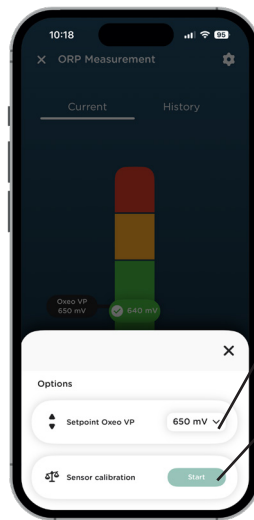

QUICK VISUALIZATION

The dosing pump lights up according to the measurement and alerts. At a glance, you have a clear view of your pool's ORP!!
Time-savings and ease of use guaranteed throughout the season

ENHANCED COMFORT & SAFETY

Oxexo VP integrates a regulation system designed to offer optimal user comfort and secure ORP monitoring. Thanks to real-time tracking and intuitive visual alerts, it ensures reliable, worry-free water-quality management.

GENERAL PRODUCT OVERVIEW

THE MOST EASILY INSTALLED REDOX CONTROLLER ON THE MARKET

PEACE OF MIND AT A GLANCE

The Oxexo VP dosing pump is equipped with an RGB LED that lights up according to different parameters. This patented process provides a quick overview in the technical room to check whether the pool's Orp level matches the desired value.

OXEO VP IN THE VIGIPOOL APP

Real-time ORP display and setpoint adjustment

Real-time status display and injection adjustment

Setpoint selection

ORP probe calibration (recommended at installation and at the start of the season)