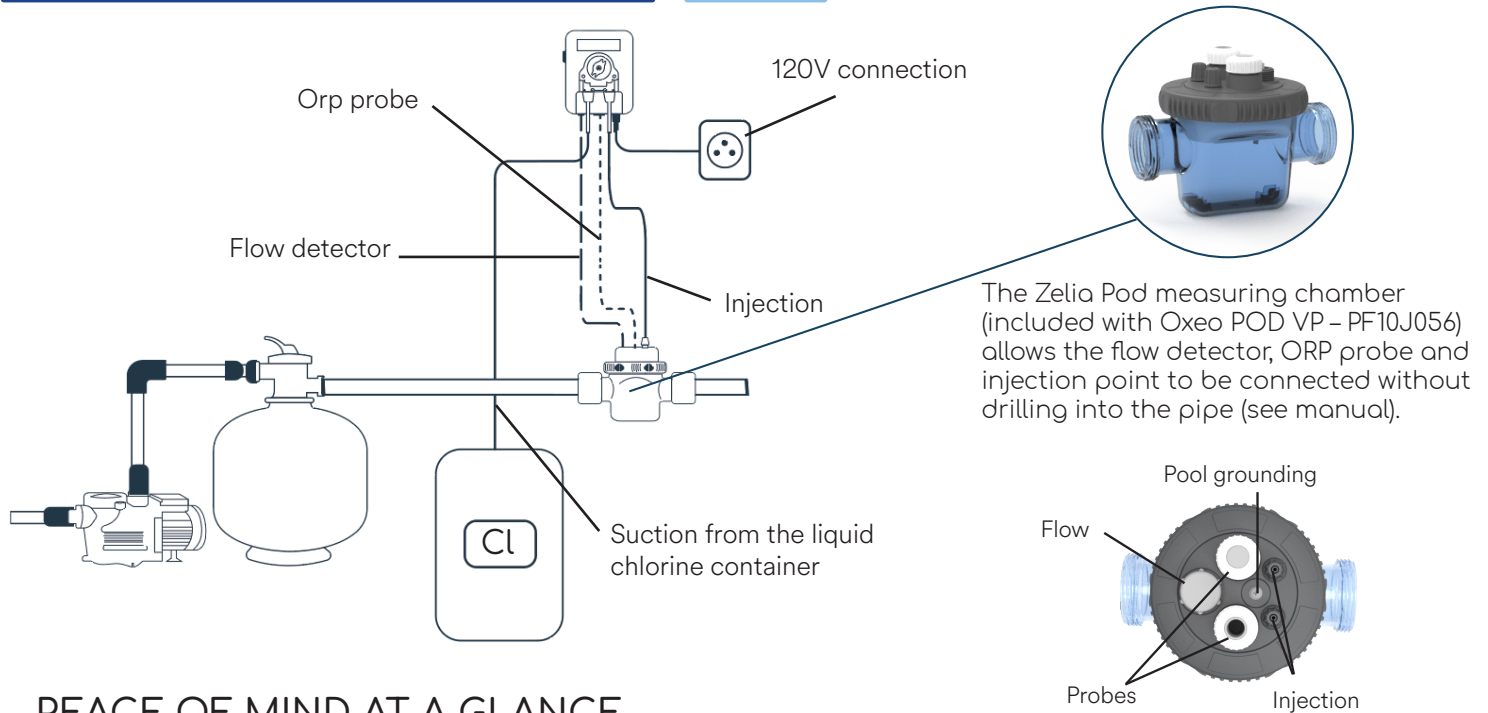

vigipool
by CCEI

OXEO VP

BRING YOUR ORP
REGULATION TO LIGHT

AUTOMATIC REGULATION

Oxexo VP adds an oxidant to the pool water as long as the redox potential is below the set limit value. Oxexo VP automatically adjusts the water's ORP. Choose the set value and Oxexo VP does the rest.

QUICK VISUALIZATION

The dosing pump lights up according to the measurement and alerts. At a glance, you have a clear view of your pool's ORP!!
Time-savings and ease of use guaranteed throughout the season

ENHANCED COMFORT & SAFETY

Oxexo VP integrates a regulation system designed to offer optimal user comfort and secure ORP monitoring. Thanks to real-time tracking and intuitive visual alerts, it ensures reliable, worry-free water-quality management.

GENERAL PRODUCT OVERVIEW

THE MOST EASILY INSTALLED REDOX CONTROLLER ON THE MARKET

PEACE OF MIND AT A GLANCE

The Oxexo VP dosing pump is equipped with an RGB LED that lights up according to different parameters. This patented process provides a quick overview in the technical room to check whether the pool's Orp level matches the desired value.