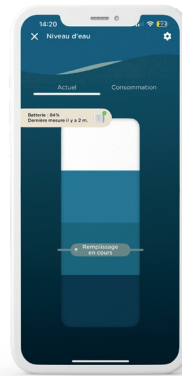

NIVA VP

CONNECTED LEVEL REGULATION FOR OVERFLOW POOLS

CONNECTED LEVEL REGULATION

Discover Niva VP, the innovative and connected level regulation solution for overflow pools with a buffer tank (Tild VP filtration panel required for operation).

UNMATCHED PRECISION

Designed to offer unmatched precision, Niva VP uses differential pressure measurement technology to ensure a perfectly regulated water level, accurate to the centimeter.

NO MORE FLOATERS

Thanks to its measurement technology, Niva VP ensures precise and reliable level regulation, eliminating the inaccuracies of old float systems.

A RELIABLE AND CONNECTED LEVEL REGULATION

- ✓ Niva VP is equipped with a pressure-based level sensor, unlike traditional systems that use floats
- ✓ The pressure measurement technology offers centimeter-level precision for both measurement and adjustment
- ✓ Simplified installation with no wiring required when used with the Tild filtration box, minimising the risk of wiring errors
- ✓ Integrated leak detector capable of detecting any anomaly to ensure the safety of the installation

Intuitive home screen

Water consumption tracking

Warning from Vigipool app when an anomaly is identified

TILD MANDATORY :
Filter monitoring

VIGIPOOL : THE TECHNICAL ROOM IN YOUR PHONE

Vigipool is your new smartphone app that lets you keep your technical room in your pocket at all times. With this app, you can centralize your technical room's devices and control your WiFi-connected equipment from anywhere in the world. Vigipool gives you real-time access to Niva VP and your technical room.