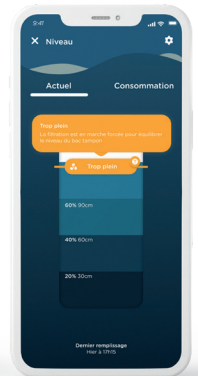

UNMATCHED PRECISION

Designed to offer unmatched precision, Niva VP uses differential pressure measurement technology to ensure a perfectly regulated water level, accurate to the centimeter.

NO MORE FLOATERS

Thanks to its measurement technology, Niva VP ensures precise and reliable level regulation, eliminating the inaccuracies of old float systems.

A RELIABLE AND CONNECTED LEVEL REGULATION

- ✓ Niva VP is equipped with a pressure-based level sensor, unlike traditional systems that use floats
- ✓ The pressure measurement technology offers centimeter-level precision for both measurement and adjustment
- ✓ Simplified installation with no wiring required when used with the Tild filtration box, minimising the risk of wiring errors
- ✓ Integrated leak detector capable of detecting any anomaly to ensure the safety of the installation

Intuitive home screen

Water consumption tracking

Warning from Vigipool app when an anomaly is identified

TILD MANDATORY :
Filter monitoring

VIGIPOOL : THE TECHNICAL ROOM IN YOUR PHONE

Vigipool is your new smartphone app that lets you keep your technical room in your pocket at all times. With this app, you can centralize your technical room's devices and control your WiFi-connected equipment from anywhere in the world. Vigipool gives you real-time access to Niva VP and your technical room.