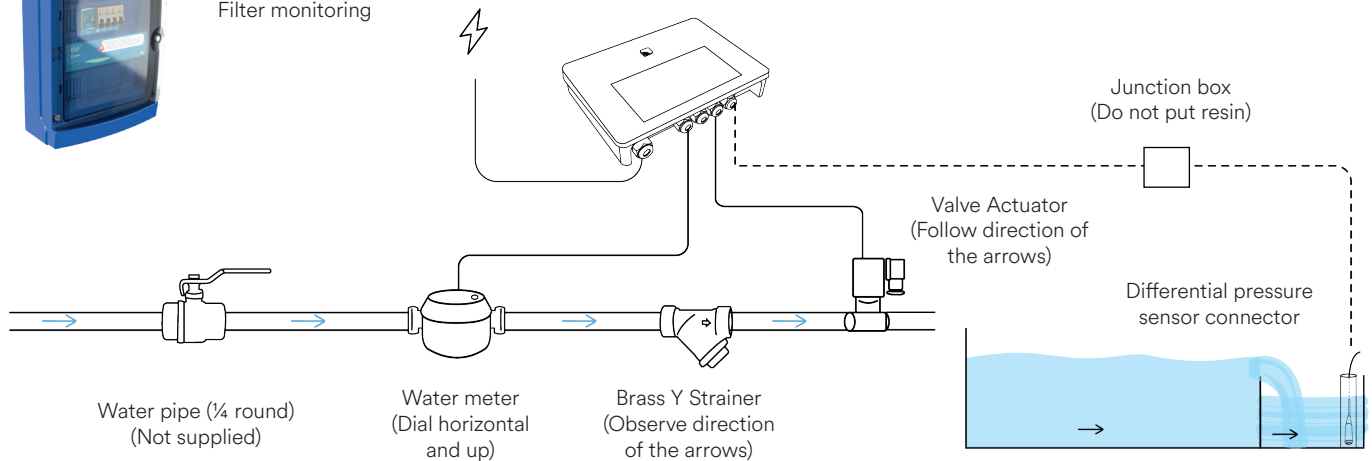

UNMATCHED PRECISION

Designed to offer unmatched precision, Niva VP uses differential pressure measurement technology to ensure a perfectly regulated water level, accurate to the centimeter.

NO MORE FLOATERS

Thanks to its measurement technology, Niva VP ensures precise and reliable level regulation, eliminating the inaccuracies of old float systems.

A RELIABLE AND CONNECTED LEVEL REGULATION

- ✓ Niva VP is equipped with a pressure-based level sensor, unlike traditional systems that use floats
- ✓ The pressure measurement technology offers centimeter-level precision for both measurement and adjustment
- ✓ Simplified installation with no wiring required when used with the Tild filtration box, minimising the risk of wiring errors
- ✓ Integrated leak detector capable of detecting any anomaly to ensure the safety of the installation

Intuitive home screen

Water consumption tracking

Warning from Vigipool app when an anomaly is identified

TILD MANDATORY :
Filter monitoring

VIGIPOOL : THE TECHNICAL ROOM IN YOUR PHONE

Vigipool is your new smartphone app that lets you keep your technical room in your pocket at all times. With this app, you can centralize your technical room's devices and control your WiFi-connected equipment from anywhere in the world. Vigipool gives you real-time access to Niva VP and your technical room.

A SCALABLE SOLUTION:

For an even more complete setup, add Vigipool-compatible devices to your technical room and see new features appear in your app, such as filtration control, LED projector management, and more.