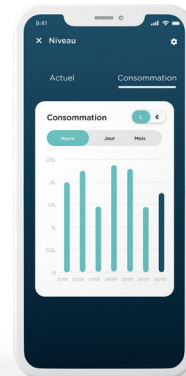

NIVA VP

CONNECTED LEVEL REGULATION FOR OVERFLOW POOLS

CONNECTED LEVEL REGULATION

Discover Niva VP, the innovative and connected level regulation solution for overflow pools with a buffer tank (Tild VP filtration panel required for operation).

UNMATCHED PRECISION

Designed to offer unmatched precision, Niva VP uses differential pressure measurement technology to ensure a perfectly regulated water level, accurate to the centimeter.

NO MORE FLOATERS

Thanks to its measurement technology, Niva VP ensures precise and reliable level regulation, eliminating the inaccuracies of old float systems.

A RELIABLE AND CONNECTED LEVEL REGULATION

- ✓ Niva VP is equipped with a pressure-based level sensor, unlike traditional systems that use floats
- ✓ The pressure measurement technology offers centimeter-level precision for both measurement and adjustment
- ✓ Simplified installation with no wiring required when used with the Tild filtration box, minimising the risk of wiring errors
- ✓ Integrated leak detector capable of detecting any anomaly to ensure the safety of the installation

Intuitive home screen

Water consumption tracking

Warning from Vigipool app when an anomaly is identified

TILD MANDATORY :
Filter monitoring

VIGIPOOL : THE TECHNICAL ROOM IN YOUR PHONE

Vigipool is your new smartphone app that lets you keep your technical room in your pocket at all times. With this app, you can centralize your technical room's devices and control your WiFi-connected equipment from anywhere in the world. Vigipool gives you real-time access to Niva VP and your technical room.