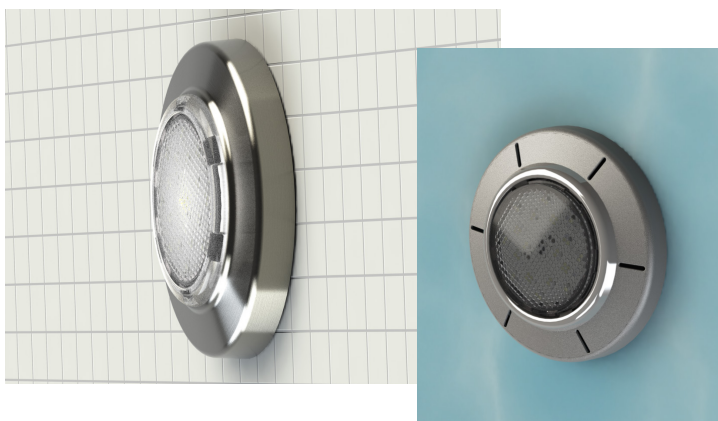

AN UNRIVALLED SIZE/POWER RATIO!

- ✓ With this new generation of floodlights, discover the missing link in pool lighting.
- ✓ Set your pool apart with lighting that's as discreet as a mini spotlight but as powerful as a standard spotlight

COMPATIBLE WITH ALL POOLS