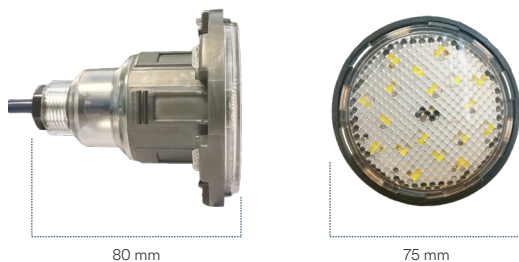

MID BRIO

THE ULTRA-POWERFUL
COMPACT PROJECTOR

MID IS THE NEW BIG

With Mid-BRIO, discover a new generation of spotlights - more compact, more powerful and more diffusive! A real light well in the pool!

COMPACT BUT POWERFUL

Combining numerous technologies, the Mid-BRIO offers a power/lumen/size ratio unmatched in the pool market. Illuminate your pools with a spotlight measuring just 75 mm in diameter for 2400 lm of light.

NO MORE SHADY AREAS

The Mid-BRIO's ingenious design offers a beam angle of up to 160°, where other spotlights diffuse light at 120°.

NO MORE DARK SPOTS IN THE POOL

Thanks to its ingenious design, the Mid-BRiO has an impressive light beam angle of up to 160°. Where other lights diffuse 120°, the Mid-BRiO illuminates more of the pool delivering high-performance lighting with hardly any unlit areas.

COMPATIBLE WITH ALL POOLS

Mid-BRiO is THE solution compact, innovative and modern for illuminating your swimming pools of the future. It screws into a standard 1.5" wall inlet regardless and is compatible with all pool coverings (one-piece, liner, concrete, etc.).