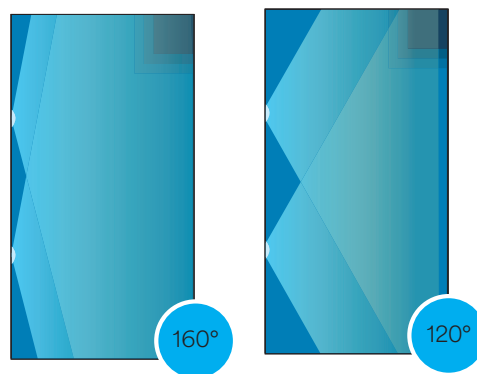

Combining numerous technologies, the Mid-BRIO offers a power/lumen/size ratio unmatched in the pool market. Illuminate your pools with a spotlight measuring just 75 mm in diameter for 2400 lm of light.

NO MORE SHADY AREAS

The Mid-BRIO's ingenious design offers a beam angle of up to 160°, where other spotlights diffuse light at 120°.

NO MORE DARK SPOTS IN THE POOL

Thanks to its ingenious design, the Mid-BRiO has an impressive light beam angle of up to 160°. Where other lights diffuse 120°, the Mid-BRiO illuminates more of the pool delivering high-performance lighting with hardly any unlit areas.